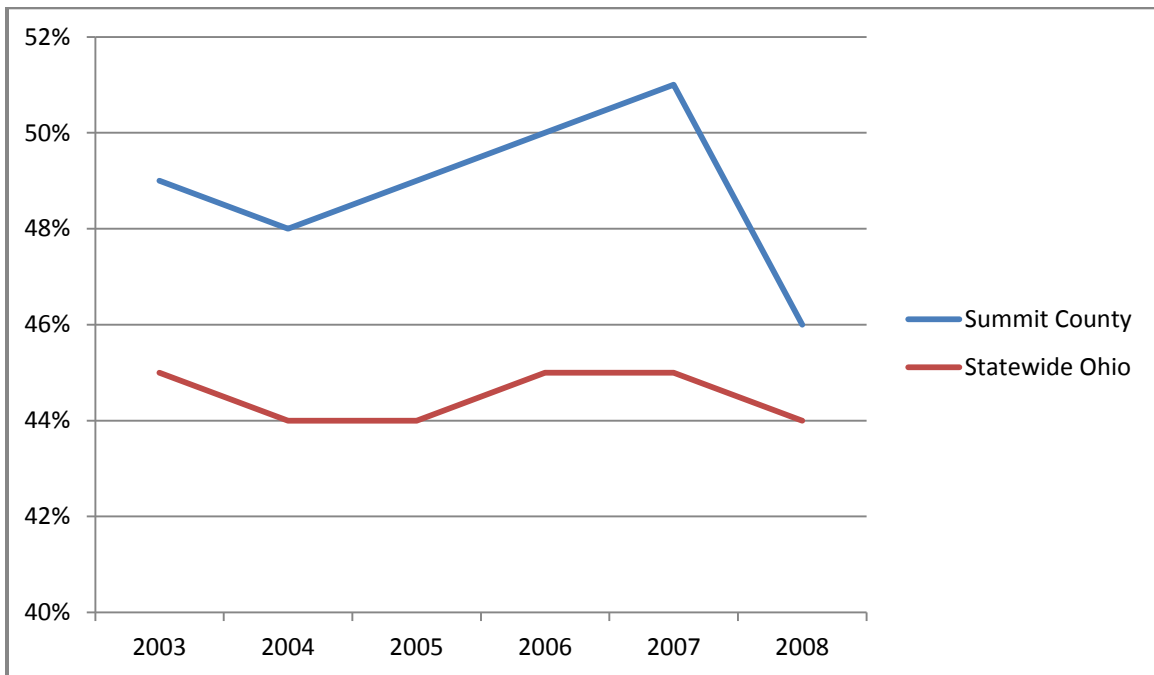

Percentage of Ohio High School Students Entering Ohio

Colleges and Universities: 2003-2008

June 2011

	<u>2003</u>	<u>2004</u>	<u>2005</u>	<u>2006</u>	<u>2007</u>	<u>2008</u>
Summit County	49%	48%	49%	50%	51%	46%
Statewide Ohio	45%	44%	44%	45%	45%	44%

Percentage of HS Students Entering College in Ohio

Source: Ohio Board of Regents. Participation Rates and Developmental Course Enrollment Rates for Ohio High School Graduates Going Directly to a University System of Ohio College or University – Fall 2008 (May 2010)